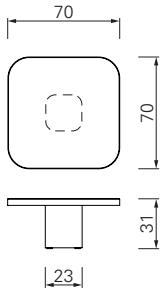

Bow Coffee Table No. 3

Bow Coffee Table NEW 2019: MODEL NO. 3 IN MARBLE

Guilherme Torres, 2018