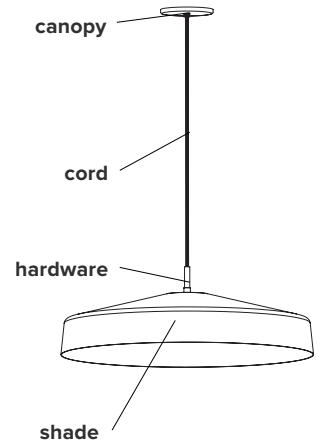

ORDER GUIDE: SKU

<u>COLLECTION</u>	<u>MODEL</u>	<u>FINISH (shade/hardware)</u>	
CLI cliff	05	BKBR black/brass BKGR black/graphite	
CLI	05	BKBR	= CLI05BKBR example

FINISH

brass

graphite

NOTES:

- must be installed by an electrician
- not protected against liquids (refer to IP20)
- additional charges for modifications or for special orders
- please refer to maintenance sheet on website for cleaning instructions