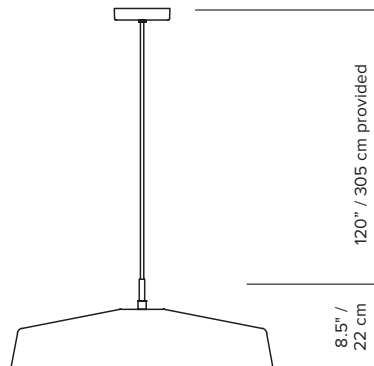

<b>type:</b>	suspension
<b>construction:</b>	powder coated aluminum brass disc brass hardware nylon cord
<b>specifications:</b>	source: LED lamp provided (G9 base) power consumption: 2x 4,5W lumen output: 638lm colour temperature: 2700K included * 3000K available upon request colour rendering index: 80 CRI standard * ≥ 90 CRI upon request expected lifetime: 25 000h
<b>control:</b>	refer to our recommended list of dimmer models
<b>cord length:</b>	120" / 305 cm
<b>weight:</b>	13 lb / 5.8 kg
<b>certifications:</b>	    IP20
<b>warranty:</b>	2 years